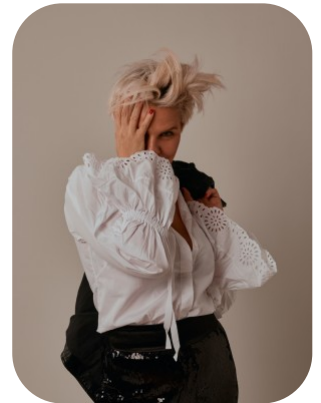

Katerina El Choueiry

Age: 41-50	Height: 5ft3inch	Eye Colour: Blue	Accent: East Euro
Gender:F	Weight: 51kg	Waist: 27	Bust: 32
Location: London	Shoe Size: 5	Hips: 35	
Drives: No	Hair Color: Blonde		

Talents
MATURE MODELS, EXTRAS