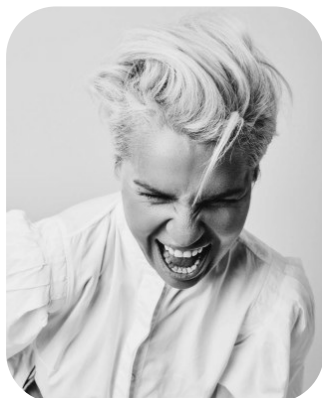

Katerina El Choueiry

Age: 41-50	Height: 5ft3inch	Eye Colour: Blue	Accent: East Euro
Gender:F	Weight: 51kg	Waist: 27	Bust: 32
Location: London	Shoe Size: 5	Hips: 35	
Drives: No	Hair Color: Blonde		

Talents
MATURE MODELS, EXTRAS