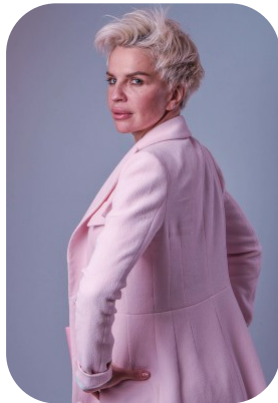

Katerina El Choueiry

Age: 41-50	Height: 5ft3inch	Eye Colour: Blue	Accent: East Euro
Gender:F	Weight: 51kg	Waist: 27	Bust: 32
Location: London	Shoe Size: 5	Hips: 35	
Drives: No	Hair Color: Blonde		

Talents
MATURE MODELS, EXTRAS