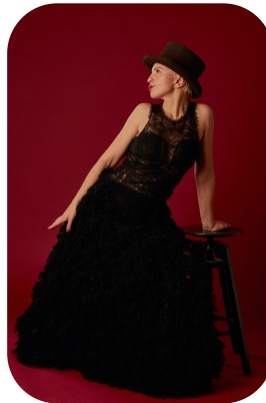

Katerina El Choueiry

Age: 41-50	Height: 5ft3inch	Eye Colour: Blue	Accent: East Euro
Gender:F	Weight: 51kg	Waist: 27	Bust: 32
Location: London	Shoe Size: 5	Hips: 35	
Drives: No	Hair Color: Blonde		

Talents
MATURE MODELS, EXTRAS